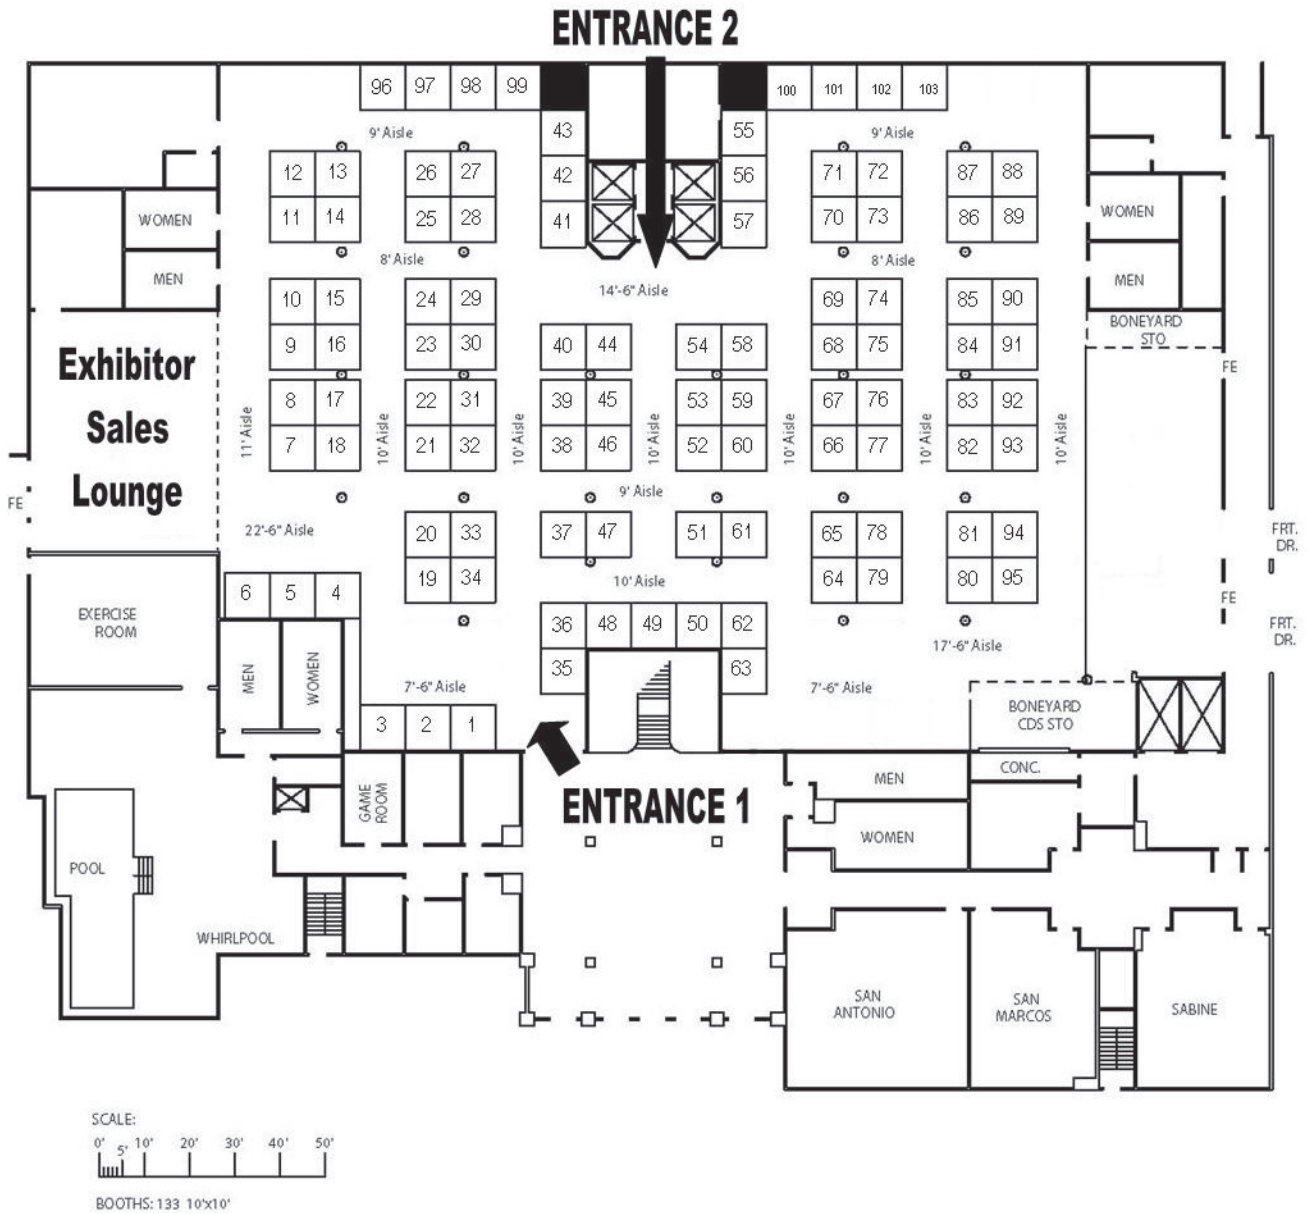

# 2010 Trade Show Layout Renaissance Austin Hotel

TAF&E reserves the right to make changes or modify the Trade Show Floor Plan at any time without notification or refund. Final approval of the layout by Fire Marshal.